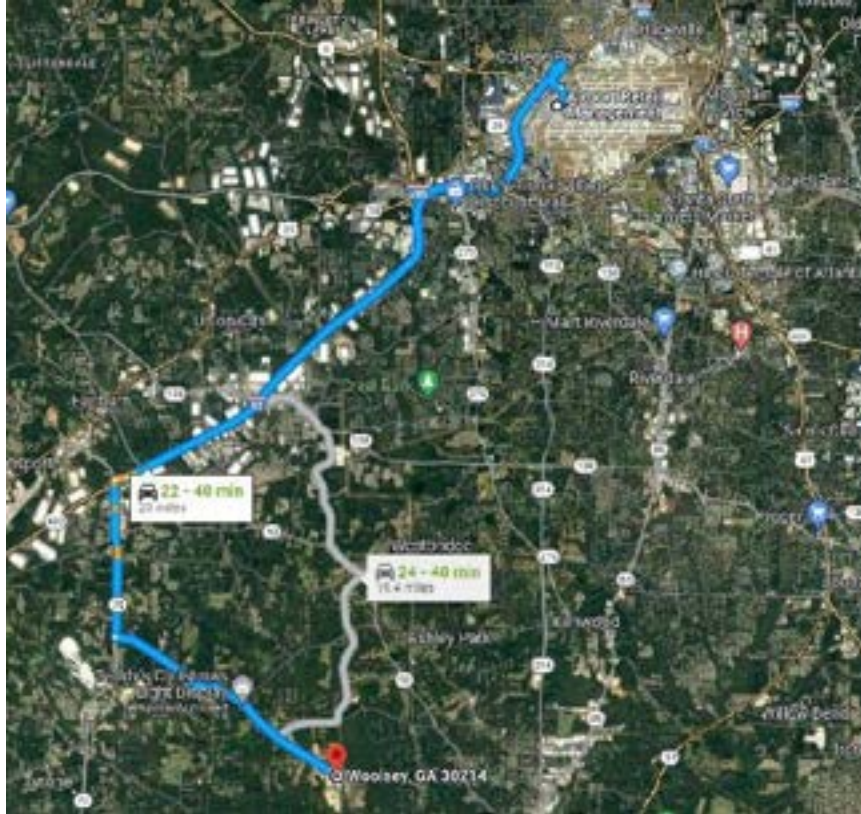

Parking & Directions

Event Area Entrance:

Trilith Studios
Stage A Side of Campus
461 Sandy Creek Road, Fayetteville, GA 30214

Parking:

There will be three designated lots for Cine Gear Expo parking during load in and on days of the event. Please follow all signs and Cine Gear Staff directions to park.

The entrance to the two lots closest to the exhibit areas is to the southeast of the buildings:

Contact info@cinegearexpo.com if overnight truck parking is required.

Directions to Trilith Studios from Hartsfield-Jackson Atlanta International Airport:

- ↑ 1. Head east on N Terminal Pkwy
0.4 mi
- ↙ 2. Keep left at the fork, follow signs for I-85 S/I-285 S/Montgomery and merge onto I-85 S
12.0 mi
- ↘ 3. Use the right 2 lanes to take exit 61 toward GA-74 S/Senoia Rd
0.2 mi
- ↙ 4. Turn left onto GA-74 S/Senoia Rd
Continue to follow GA-74 S
2.8 mi
- ↙ 5. Turn left onto Sandy Creek Rd
4.6 mi