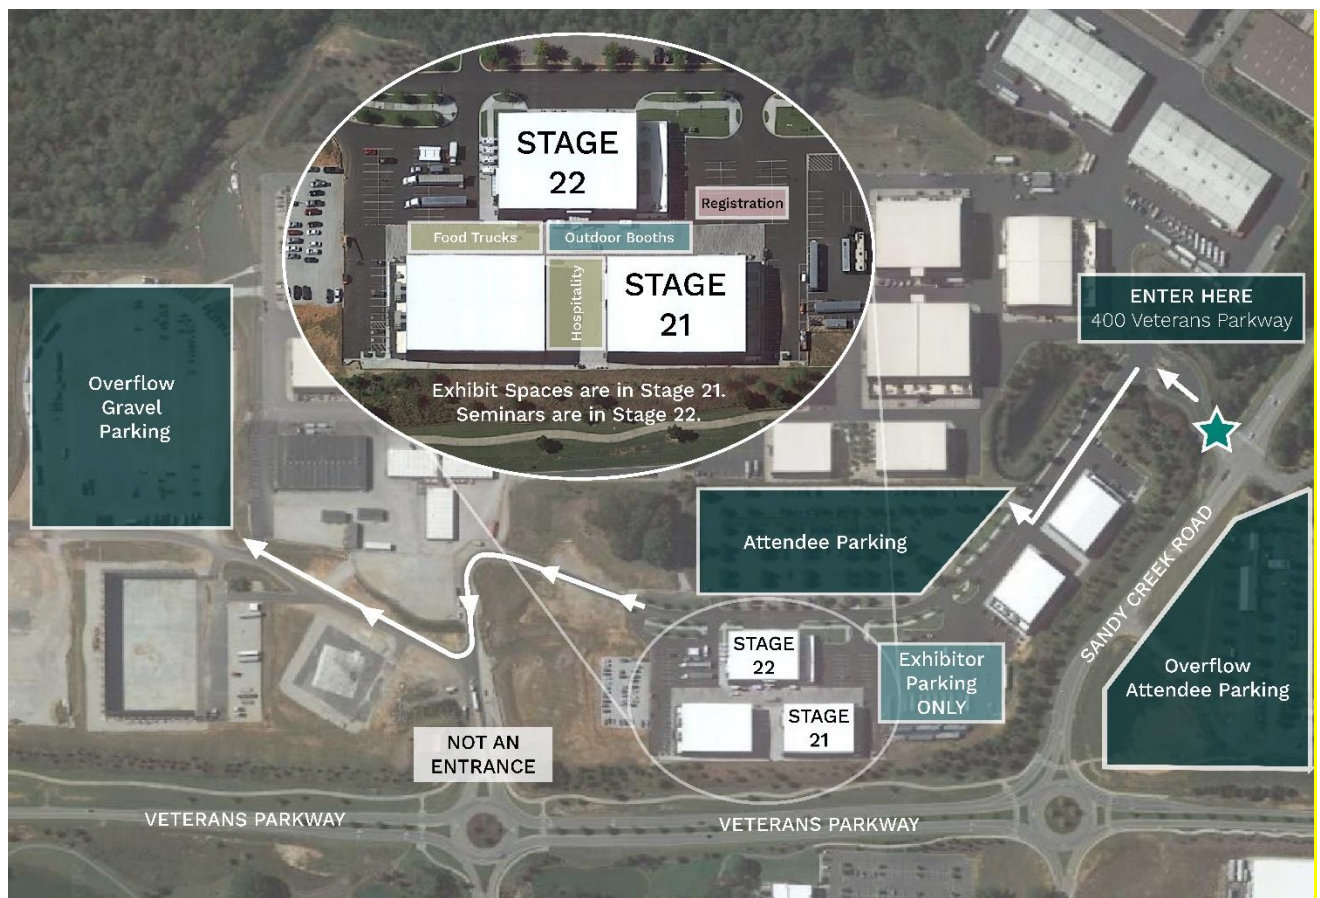

Parking & Directions

Event Area Entrance:

Trilith Studios
400 Veterans Parkway
Fayetteville, GA 30214

Parking:

There will be three designated lots for Cine Gear Expo parking during load in and on days of the event. Please follow all signs and Cine Gear Staff directions to park.

Overnight truck parking is available for \$100 per night. Contact info@cinegearexpo.com to request.

Directions to Trilith Studios from Hartsfield-Jackson Atlanta International Airport:

- ↑
1. Head east on N Terminal Pkwy

0.4 mi
- ↘
2. Keep left at the fork, follow signs for I-85 S/I-285 S/Montgomery and merge onto I-85 S

12.0 mi
- ↘
3. Use the right 2 lanes to take exit 61 toward GA-74 S/Senoia Rd

0.2 mi
- ←
4. Turn left onto GA-74 S/Senoia Rd
i **Continue to follow GA-74 S**

2.8 mi
- ←
5. Turn left onto Sandy Creek Rd

4.6 mi