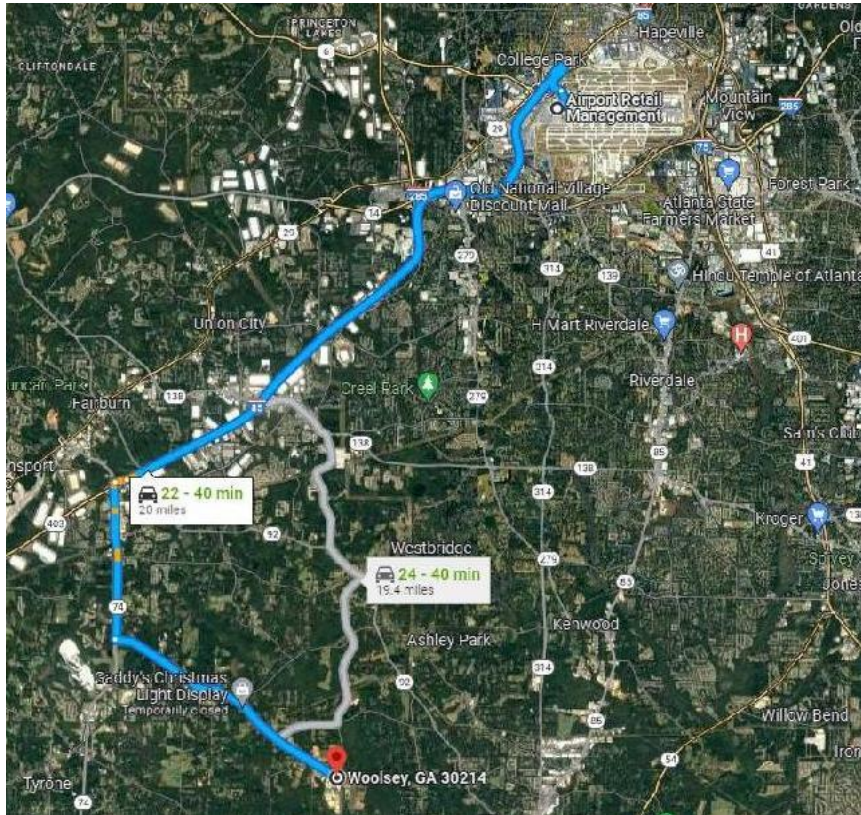

Parking & Directions

Event Area Entrance:

Trilith Studios
400 Veterans Parkway
Fayetteville, GA 30214

Parking:

There will be three designated lots for Cine Gear Expo parking during load in and on days of the event. Please follow all signs and Cine Gear Staff directions to park.

Overnight truck parking is available for \$100 per night. Contact info@cinegearexpo.com to request.

Directions to Trilith Studios from Hartsfield-Jackson Atlanta International Airport:

- ↑
1. Head east on N Terminal Pkwy

0.4 mi
- ↘
2. Keep left at the fork, follow signs for I-85 S/I-285 S/Montgomery and merge onto I-85 S

12.0 mi
- ↘
3. Use the right 2 lanes to take exit 61 toward GA-74 S/Senoia Rd

0.2 mi
- ←
4. Turn left onto GA-74 S/Senoia Rd
i **Continue to follow GA-74 S**

2.8 mi
- ←
5. Turn left onto Sandy Creek Rd

4.6 mi