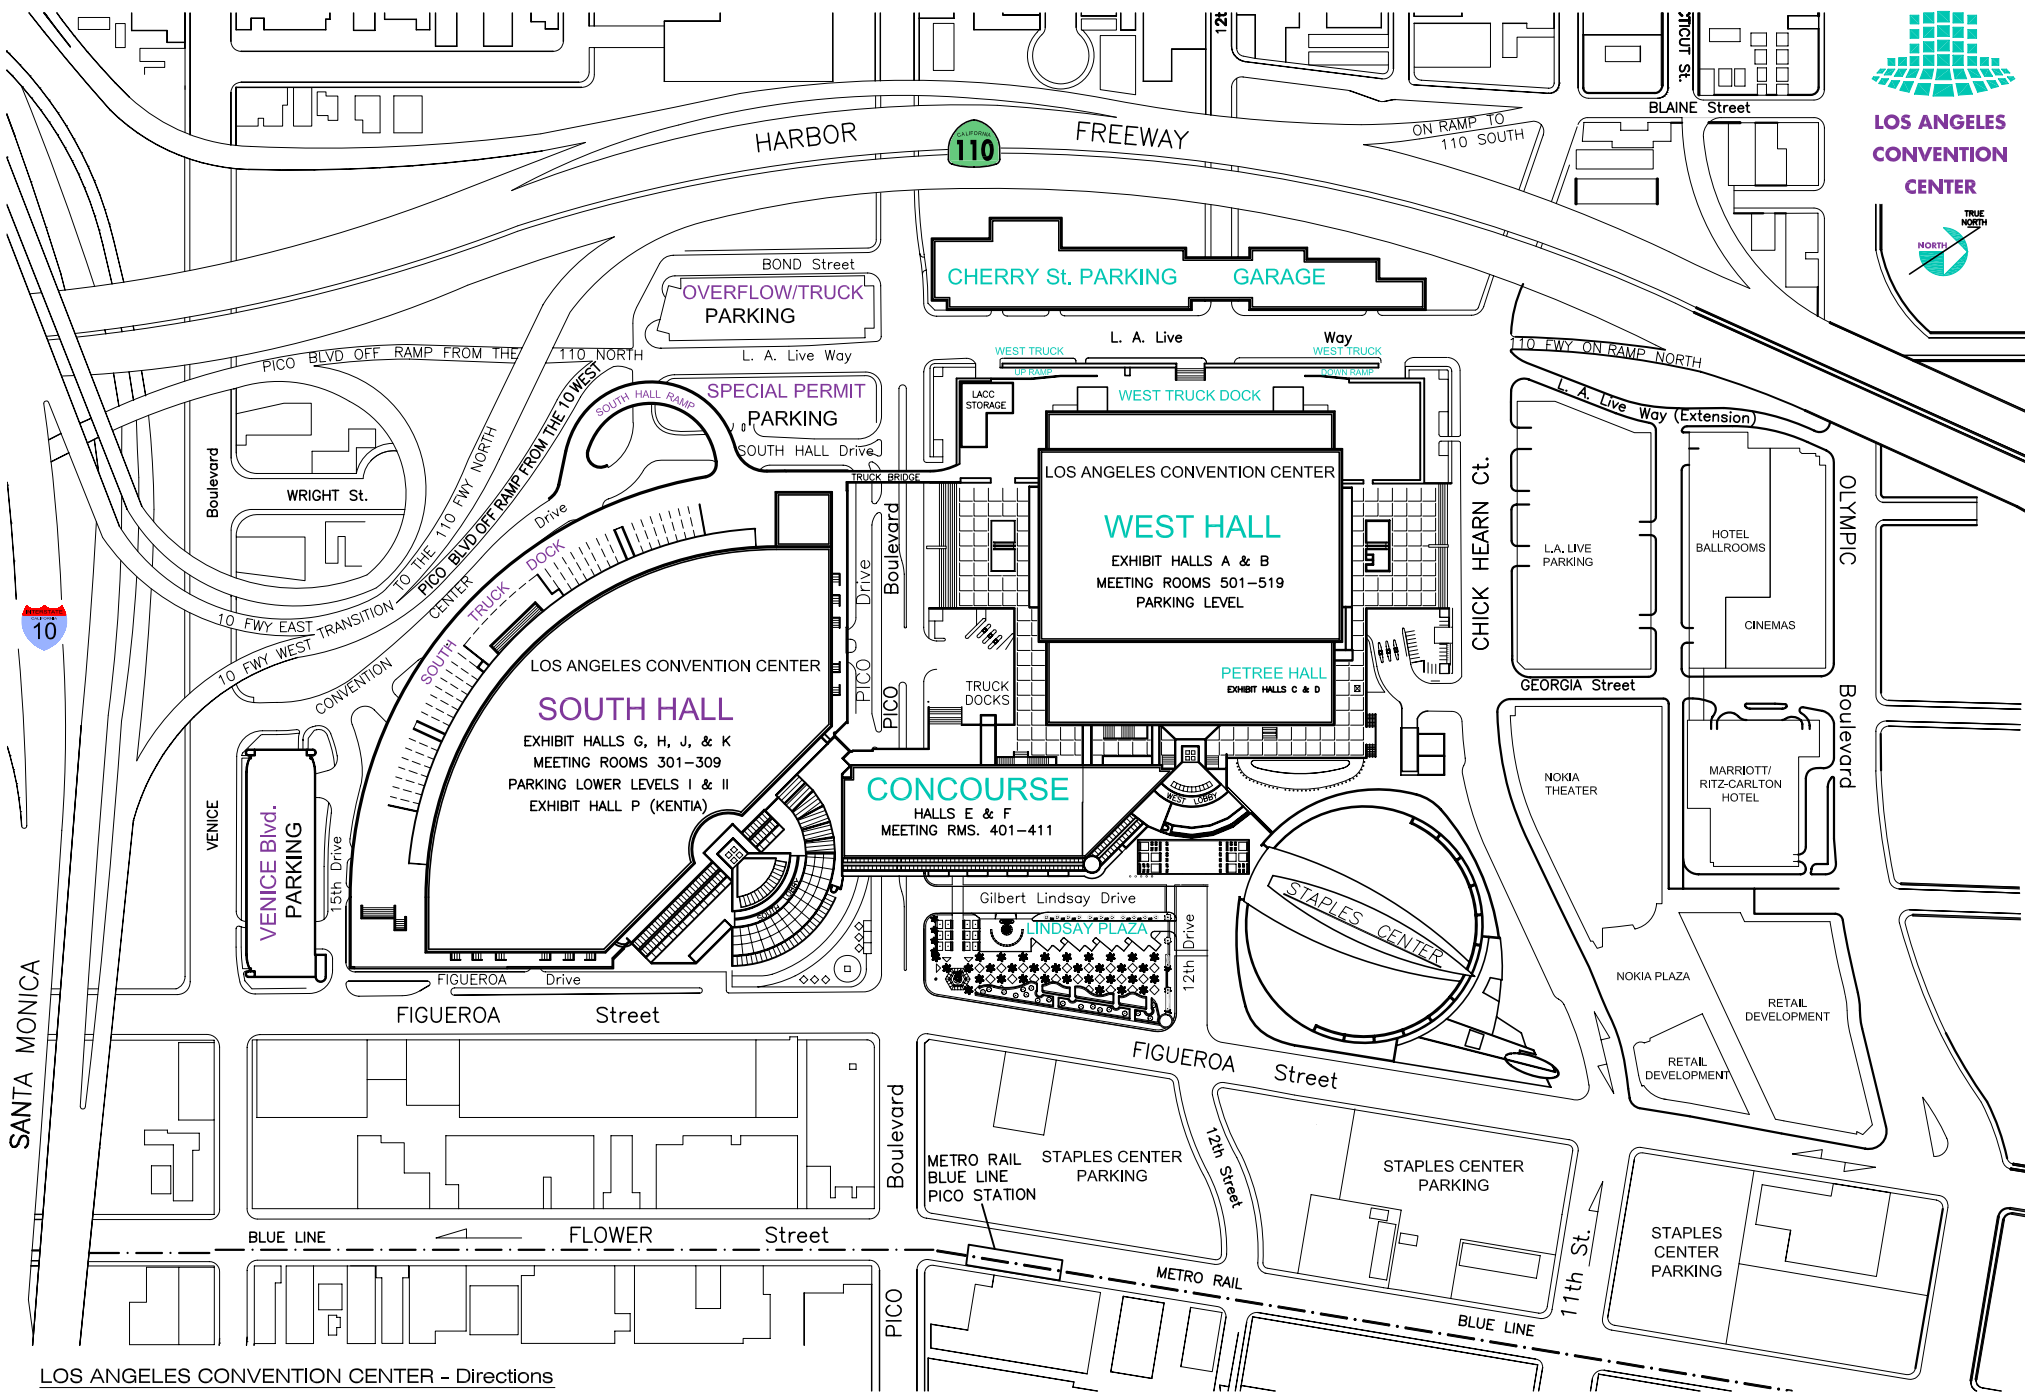

LOS ANGELES  
CONVENTION  
CENTER

LOS ANGELES CONVENTION CENTER - Directions

**From 110 North/10 West** - Exit at Pico Blvd. offramp onto L. A. Live Way. **South Hall**- Turn right at Pico Blvd. (2nd signal) and right at South Hall Dr. (first street on right). **West Hall**- straight ahead.

**From 110 South** - Exit on Olympic Blvd. offramp. Turn left on to Blaine (one way), stay in second lane from left. Turn left on 11th St (stay right). Go under Fwy. Turn right on L. A. Live Way. **West Hall**- Turn left at first signal (12th St.). **South Hall**- Turn left on Pico Blvd. (2nd signal) (stay in 2nd lane from left to turn left). Immediately turn right on South Hall Dr.

**From 10 East**- Exit on Grand Ave. Turn left onto Olive St. **South Hall**- Turn left on Venice Blvd. Go to Convention Center Dr and turn right. **West Hall**- Turn left on Pico Blvd. Turn right on L. A. Live Way.